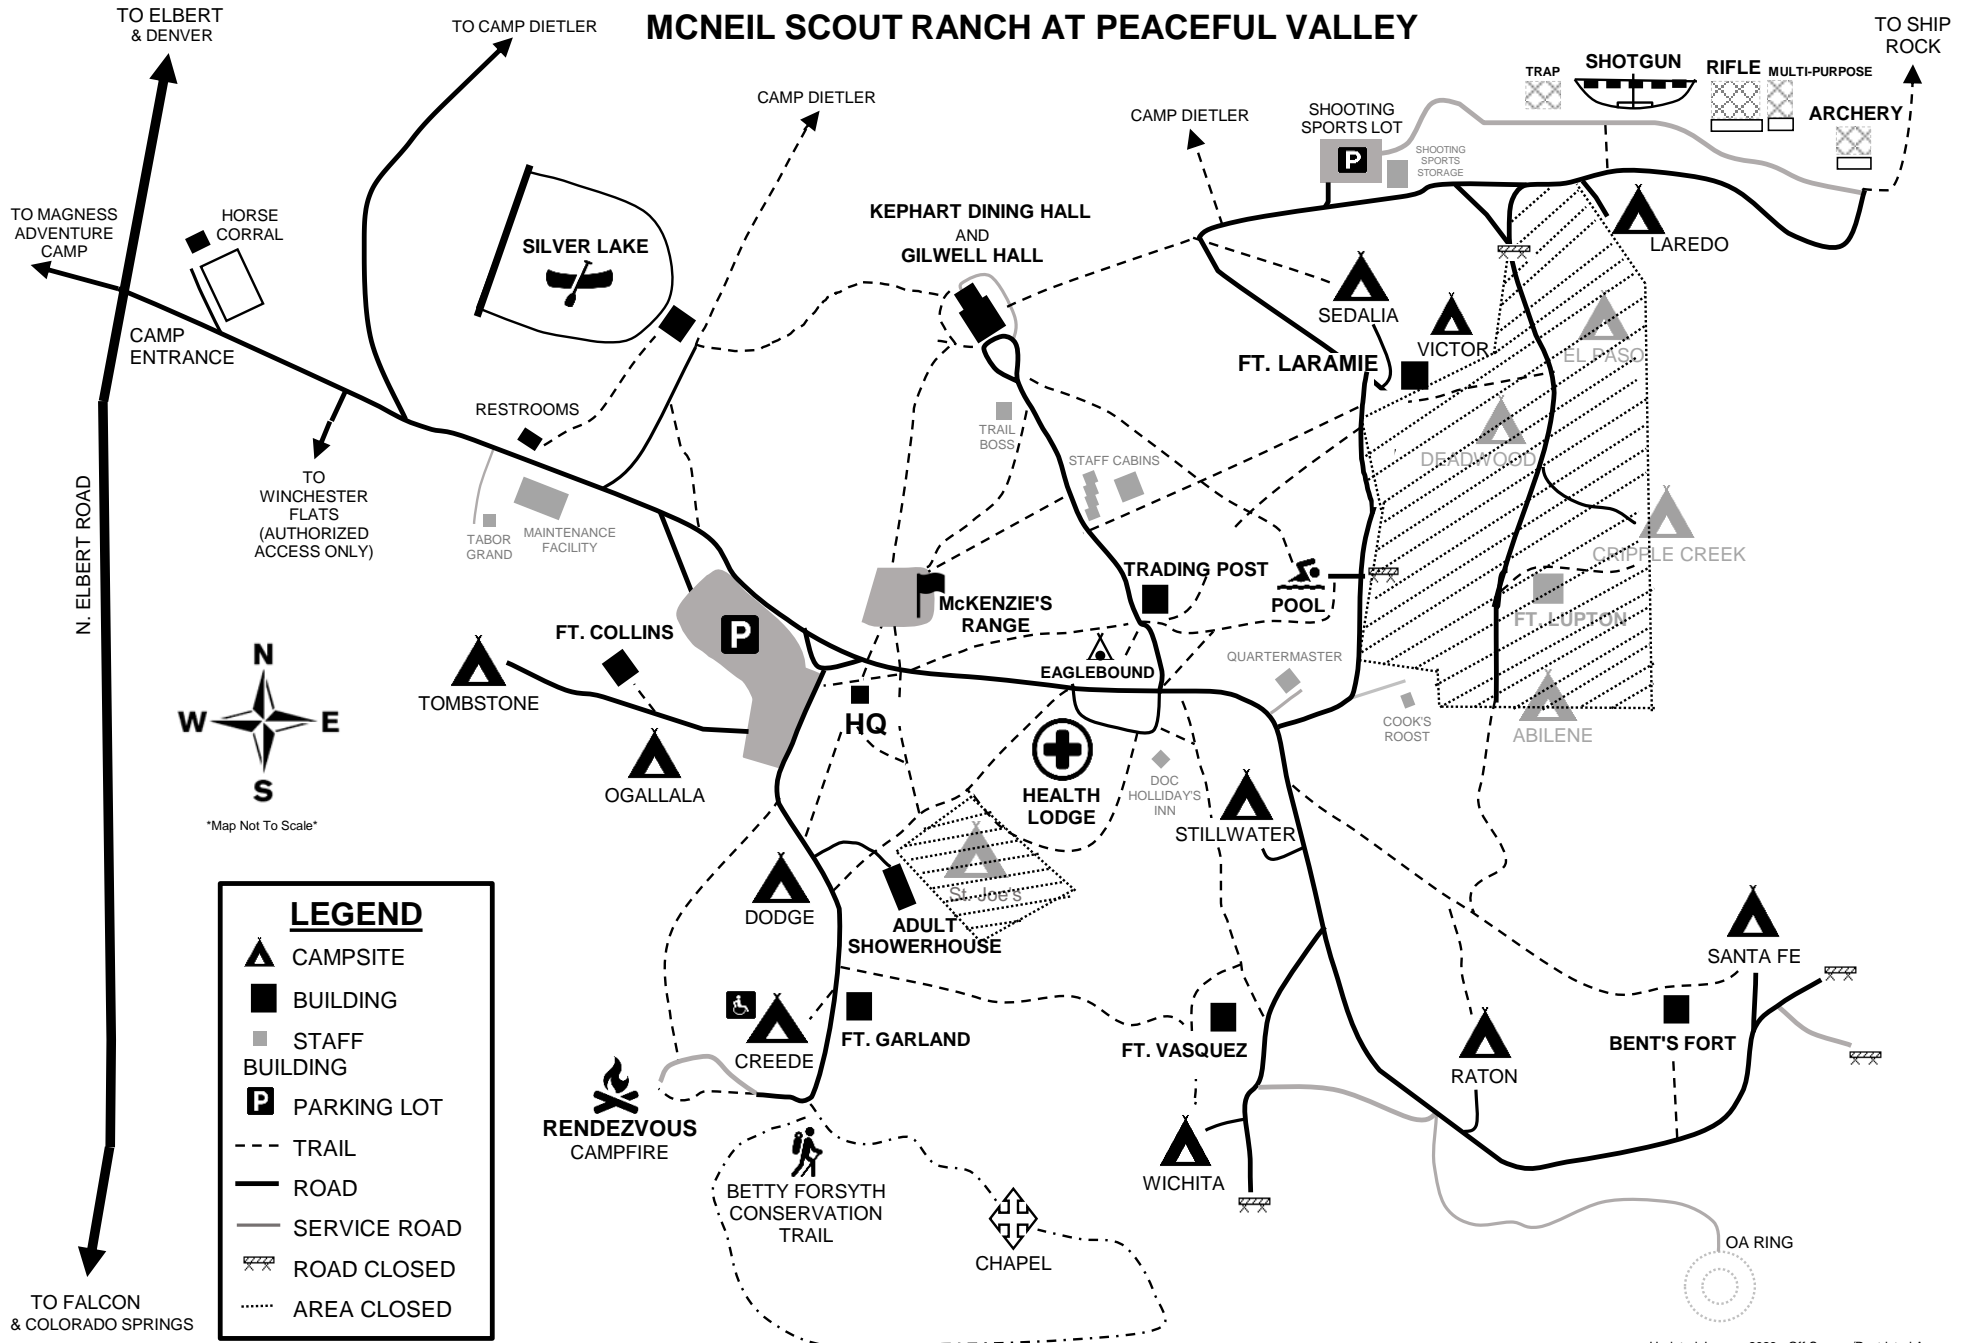

CAMP CRIS DOBBINS

MCNEIL SCOUT RANCH AT PEACEFUL VALLEY

LEGEND

- ▲ CAMPSITE
- BUILDING
- STAFF BUILDING
- P PARKING LOT
- - - TRAIL
- ROAD
- SERVICE ROAD
- ⚡ ROAD CLOSED
- ⋯ AREA CLOSED